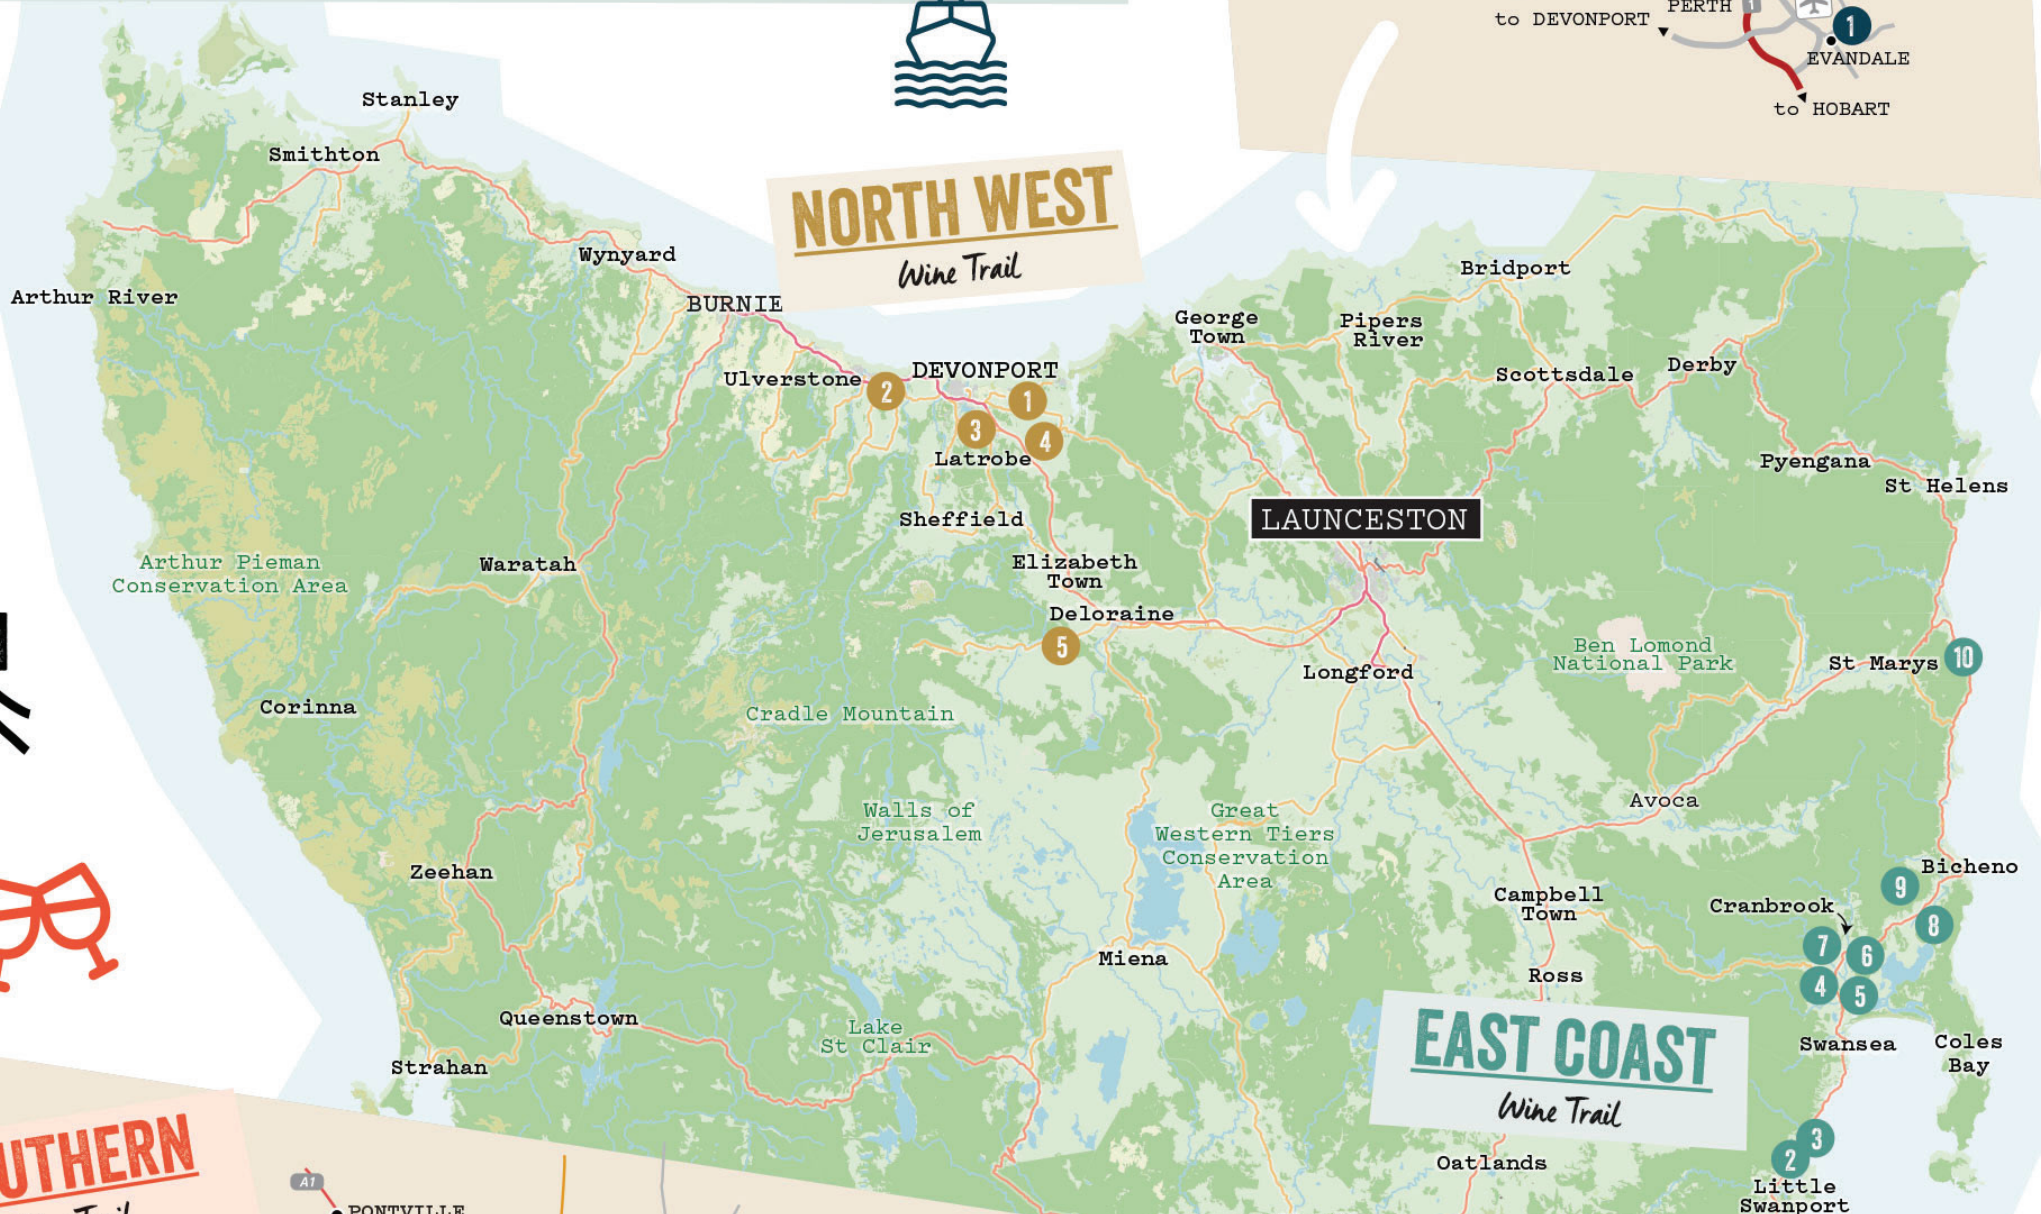

2025 EDITION

Discover TASMANIA'S WINE TRAILS

NORTH WEST Wine Trail

SOUTHERN Wine Trail

PSYCH! CHECK WINERY WEBSITES FOR UP-TO-DATE OPENING HOURS

Next stop Antarctica

Taste wine is awesome! For more information on Tasmania's Wine Trails visit winetastatassie.com.au