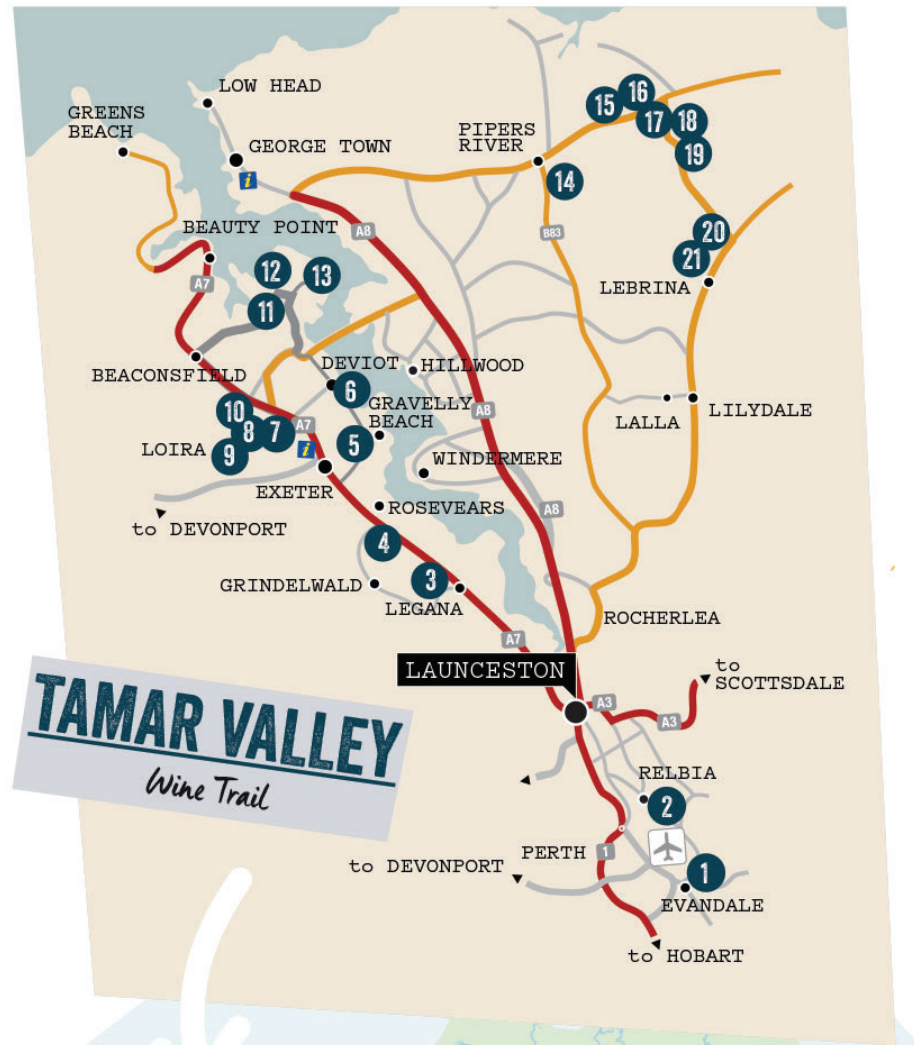

2025 EDITION

Discover TASMANIA'S WINE TRAILS

NORTH WEST Wine Trail

SOUTHERN Wine Trail

PSYCH! CHECK WINERY WEBSITES FOR UP-TO-DATE OPENING HOURS

Next stop Antarctica

Taste wine is awesome! For more information on Tasmania's Wine Trails visit winetastatassie.com.au